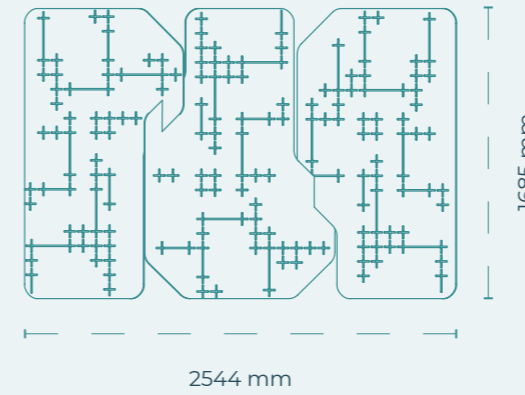

BERLIN

harmonium.design

SPECIFICATIONS

SKU	DBHA0044
Dimensions	2544 x 1685 x 483 mm
Density - Grammage	2400 g/m ² - 200 Kg/m ³
Thickness	12 mm
Sound Absorption	0.9 αW - 0.8 NRC
Fire Rating	ASTM E84 Class A, EN 13501, Bsl-d0
Composition	100% Polyester fibre (PET)
Recycled Content	Minimum 50%
Emissions	E0-Indoor use, OEKO-TEXT®, VOC's free
Application	Room Divider
Tooling	Thru-cut