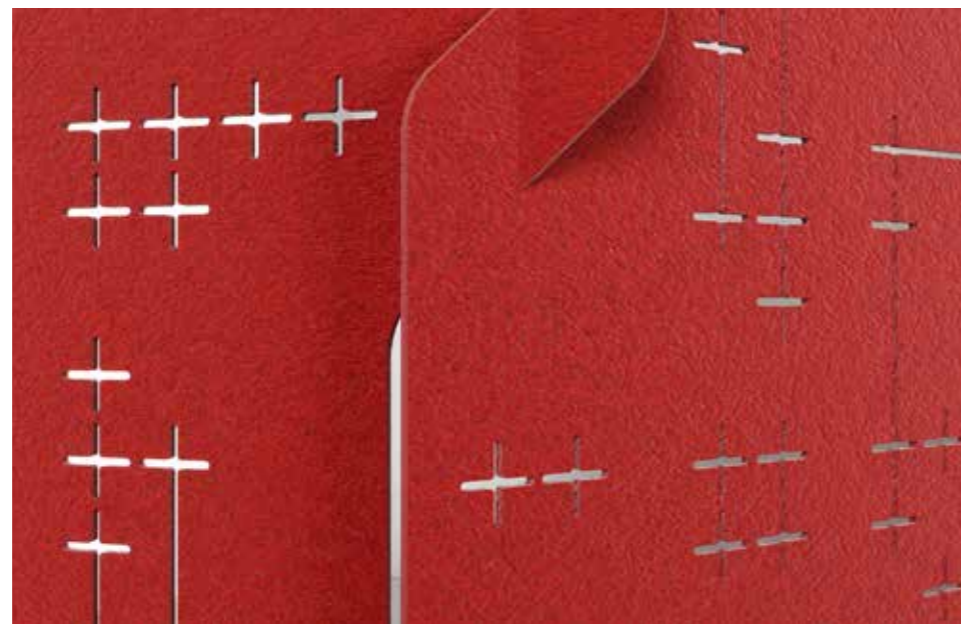

BERLIN

harmonium.design

SPECIFICATIONS

SKU	DBHA0044
Dimensions	2544 x 1685 x 483 mm
Density - Grammage	2400 g/m ² - 200 Kg/m ³
Thickness	12 mm
Sound Absorption	0.9 αW - 0.8 NRC
Fire Rating	ASTM E84 Class A, EN 13501, Bsl-d0
Composition	100% Polyester fibre (PET)
Recycled Content	Minimum 50%
Emissions	E0-Indoor use, OEKO-TEXT®, VOC's free
Application	Room Divider
Tooling	Thru-cut

Designer MOJA Design

Berlin is a simple and stylish solution for organizing your space in an interesting way. The panels are easy to connect and give you complete freedom to organize your space.

Colours