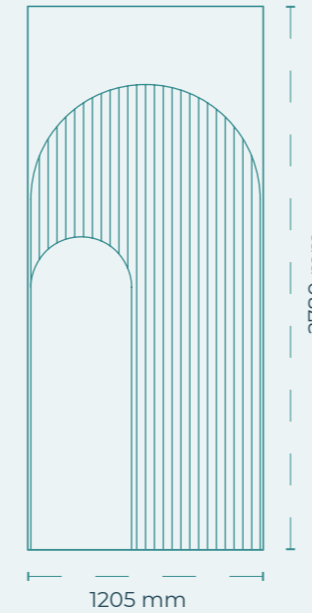

SINGULAR ARCH

harmonium.design

SPECIFICATIONS

SKU	DBHA0006
Dimensions	1205 x 2780 mm
Density - Grammage	2400 g/m ² - 200 Kg/m ³
Thickness	12 mm
Sound Absorption	0.9 αW - 0.8 NRC
Fire Rating	ASTM E84 Class A, EN 13501, Bs1-d0
Composition	100% Polyester fibre (PET)
Recycled Content	Minimum 50%
Emisions	E0-Indoor use, OEKO-TEXT®, VOC's free
Application	Walls
Tooling	V-Cut